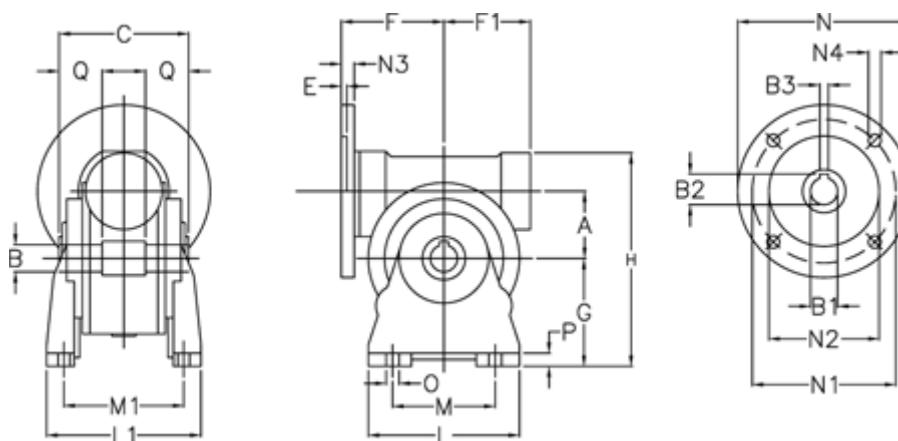

# Data Sheet

Article number: 3902049018223  
Description: Worm gear  
VF 49-A-18-63B14

## Measures

A	= 49.5	F1	= 63	N1	= 75
B	= 25 H7	G	= 82	N2	= 60
B1 E7	= 11	H	= 162	N3	= 7
B2	= 12.8	L	= 110	N4	= 6
B3 H9	= 4	L1	= 124	O	= 8.5
C	= 82	M	= 63	P	= 12
E	= 3	M1	= 98.5	Q	= 22.5
F	= 70	N	= 90		